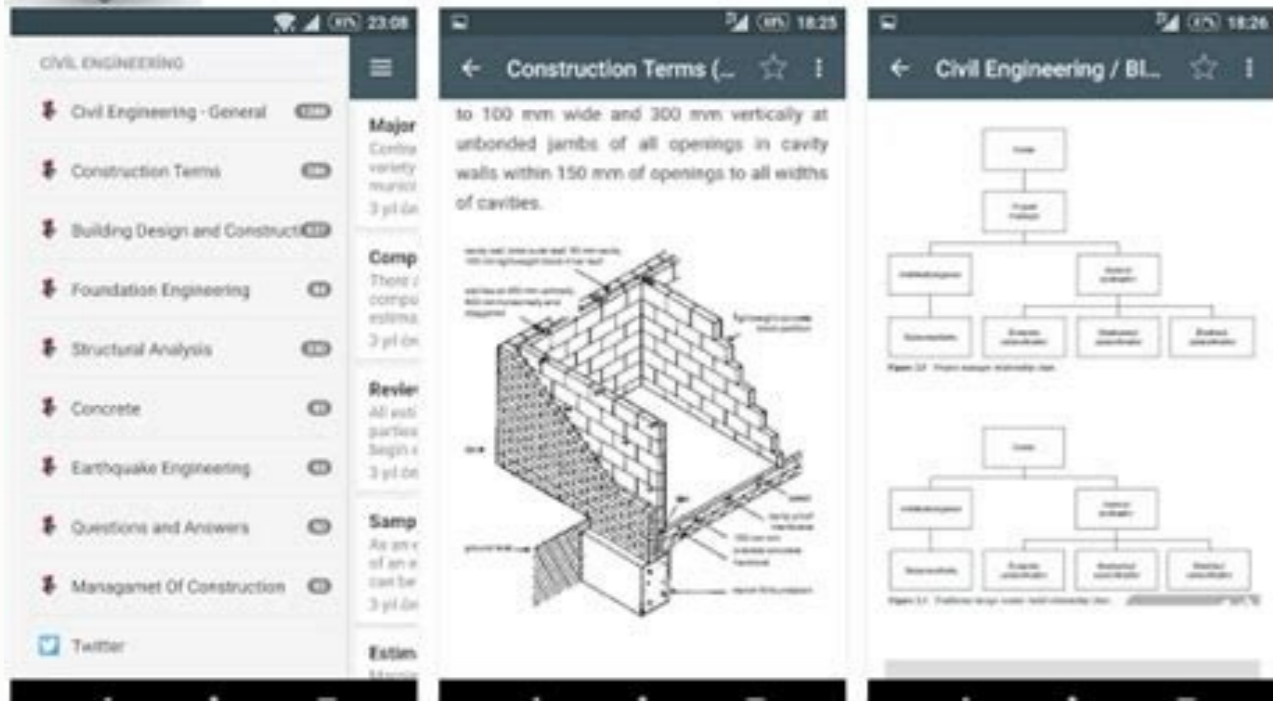

Civil engineering project pdf file software full

Civil Engineering App

Handbook of Civil Engineers. Lecture and note archive.

Civil engineering business plan sample. Civil engineering module 1 notes. Civil engineering projects in kenya. Civil engineering notes 1st year pdf. Civil engineering jobs in kenya for fresh graduates.